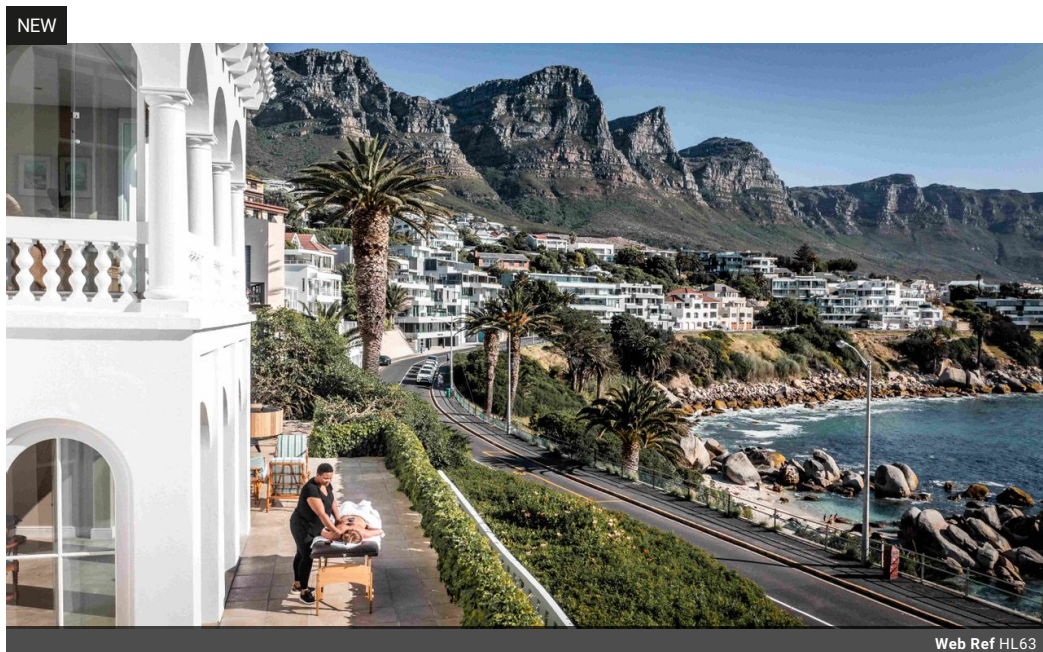

Saint John Thomson
079 806 8935
saintjohn@hamiltons.co.za

Contact Cape Town

021 4180328

Shop 6 Portside
39 Main Road, Green Point
Cape Town

POA 5 5
 1

High Season POA
Mid Season POA
Prices are Per House Per Night

Low Season POA

Out Season POA

Bingley Place – Luxury Coastal Villa in Camps Bay

Perched on the water's edge in the sought-after Camps Bay, Bingley Place is an exclusive five-bedroom, five-bathroom villa offering a seamless blend of historic charm and modern luxury. With uninterrupted ocean views and a prime location just moments from the beach, this villa is the perfect retreat for a memorable holiday.

Bedroom configuration:

Master suite: King bed, en-suite bathroom, private balcony with ocean views
Bedroom 2: Queen bed, en-suite bathroom, mountain and garden views
Bedroom 3: Queen bed, en-suite bathroom, access to a private patio
Bedroom 4: Twin beds (can be converted to a king), en-suite bathroom, ocean views
Bedroom 5: Queen bed, en-suite bathroom, ideal for extra guests or family
Villa features:

Spacious living areas with elegant, classic décor and high ceilings
Fully equipped kitchen with modern...

Features

Floor Double Storey
Views Full Frontal Sea View
Cleaning Services On Request

Bedrooms - 5
Sleeps 10
King Beds 4
Single Beds 1
Linen Provided Yes

Bathrooms - 5
Showers 5
Towels Provided Yes

Kitchen
Fridge / Freezer Yes
Microwave Yes
Oven Yes
Washing Machine Yes
Tumble Dryer Yes
Dishwasher Yes
Crockery / Cutlery Yes

Living Areas
Lounge 2
Air Conditioning Yes

Exterior
Views Full Frontal Sea View
Garden Private
Braai Private
Pool Private
Jacuzzi Private

Parkings - 1
Open 1

Notes
N/A